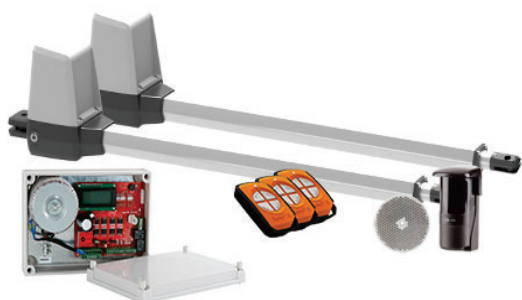

Swing Gate Motor Kits

DOMESTIC SWING GATE MOTOR KITS

iS260 (Single Kit)
iS260D (Double Kit)

TECHNICAL DATA

Power supply	240 Volts AC
Motor voltage	24 Volts DC
Max gate weight	200kg
Max gate length	2.5 metres

Articulated Arm Motor

iS270 (Single Kit)
iS270D (Double Kit)

TECHNICAL DATA

Power supply	240 Volts AC
Motor voltage	24 Volts DC
Max gate weight	250kg
Max gate length	2.5 metres

RESIDENTIAL SWING GATE MOTOR KITS

New Version! Limit switch on top side for easy adjustment.

iS400 (Single Kit)
iS400D (Double Kit)

TECHNICAL DATA

Power supply	240 Volts AC
Motor voltage	24 Volts DC
Max gate weight	400kg
Max gate length	4.5 metres

SOLAR SWING GATE MOTOR KITS

iS270Solar (Single Kit)
iS270DSolar (Double Kit)

TECHNICAL DATA

Power supply	Solar
Motor voltage	24 Volts DC
Max gate weight	250kg
Max gate length	2.5 metres

New Version! Limit switch on top side for easy adjustment.