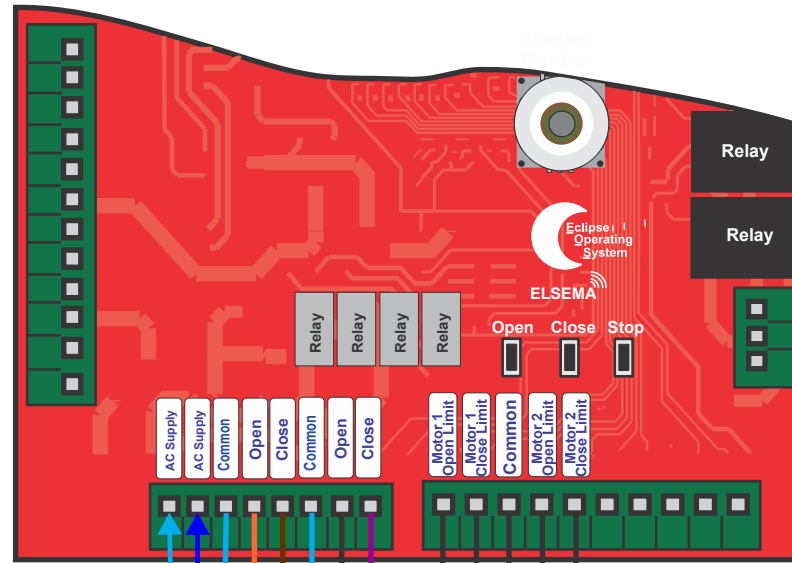

240V AC
Mains Supply

12/24V AC
Supply

Motor 1 Contactor

Motor 2 Contactor