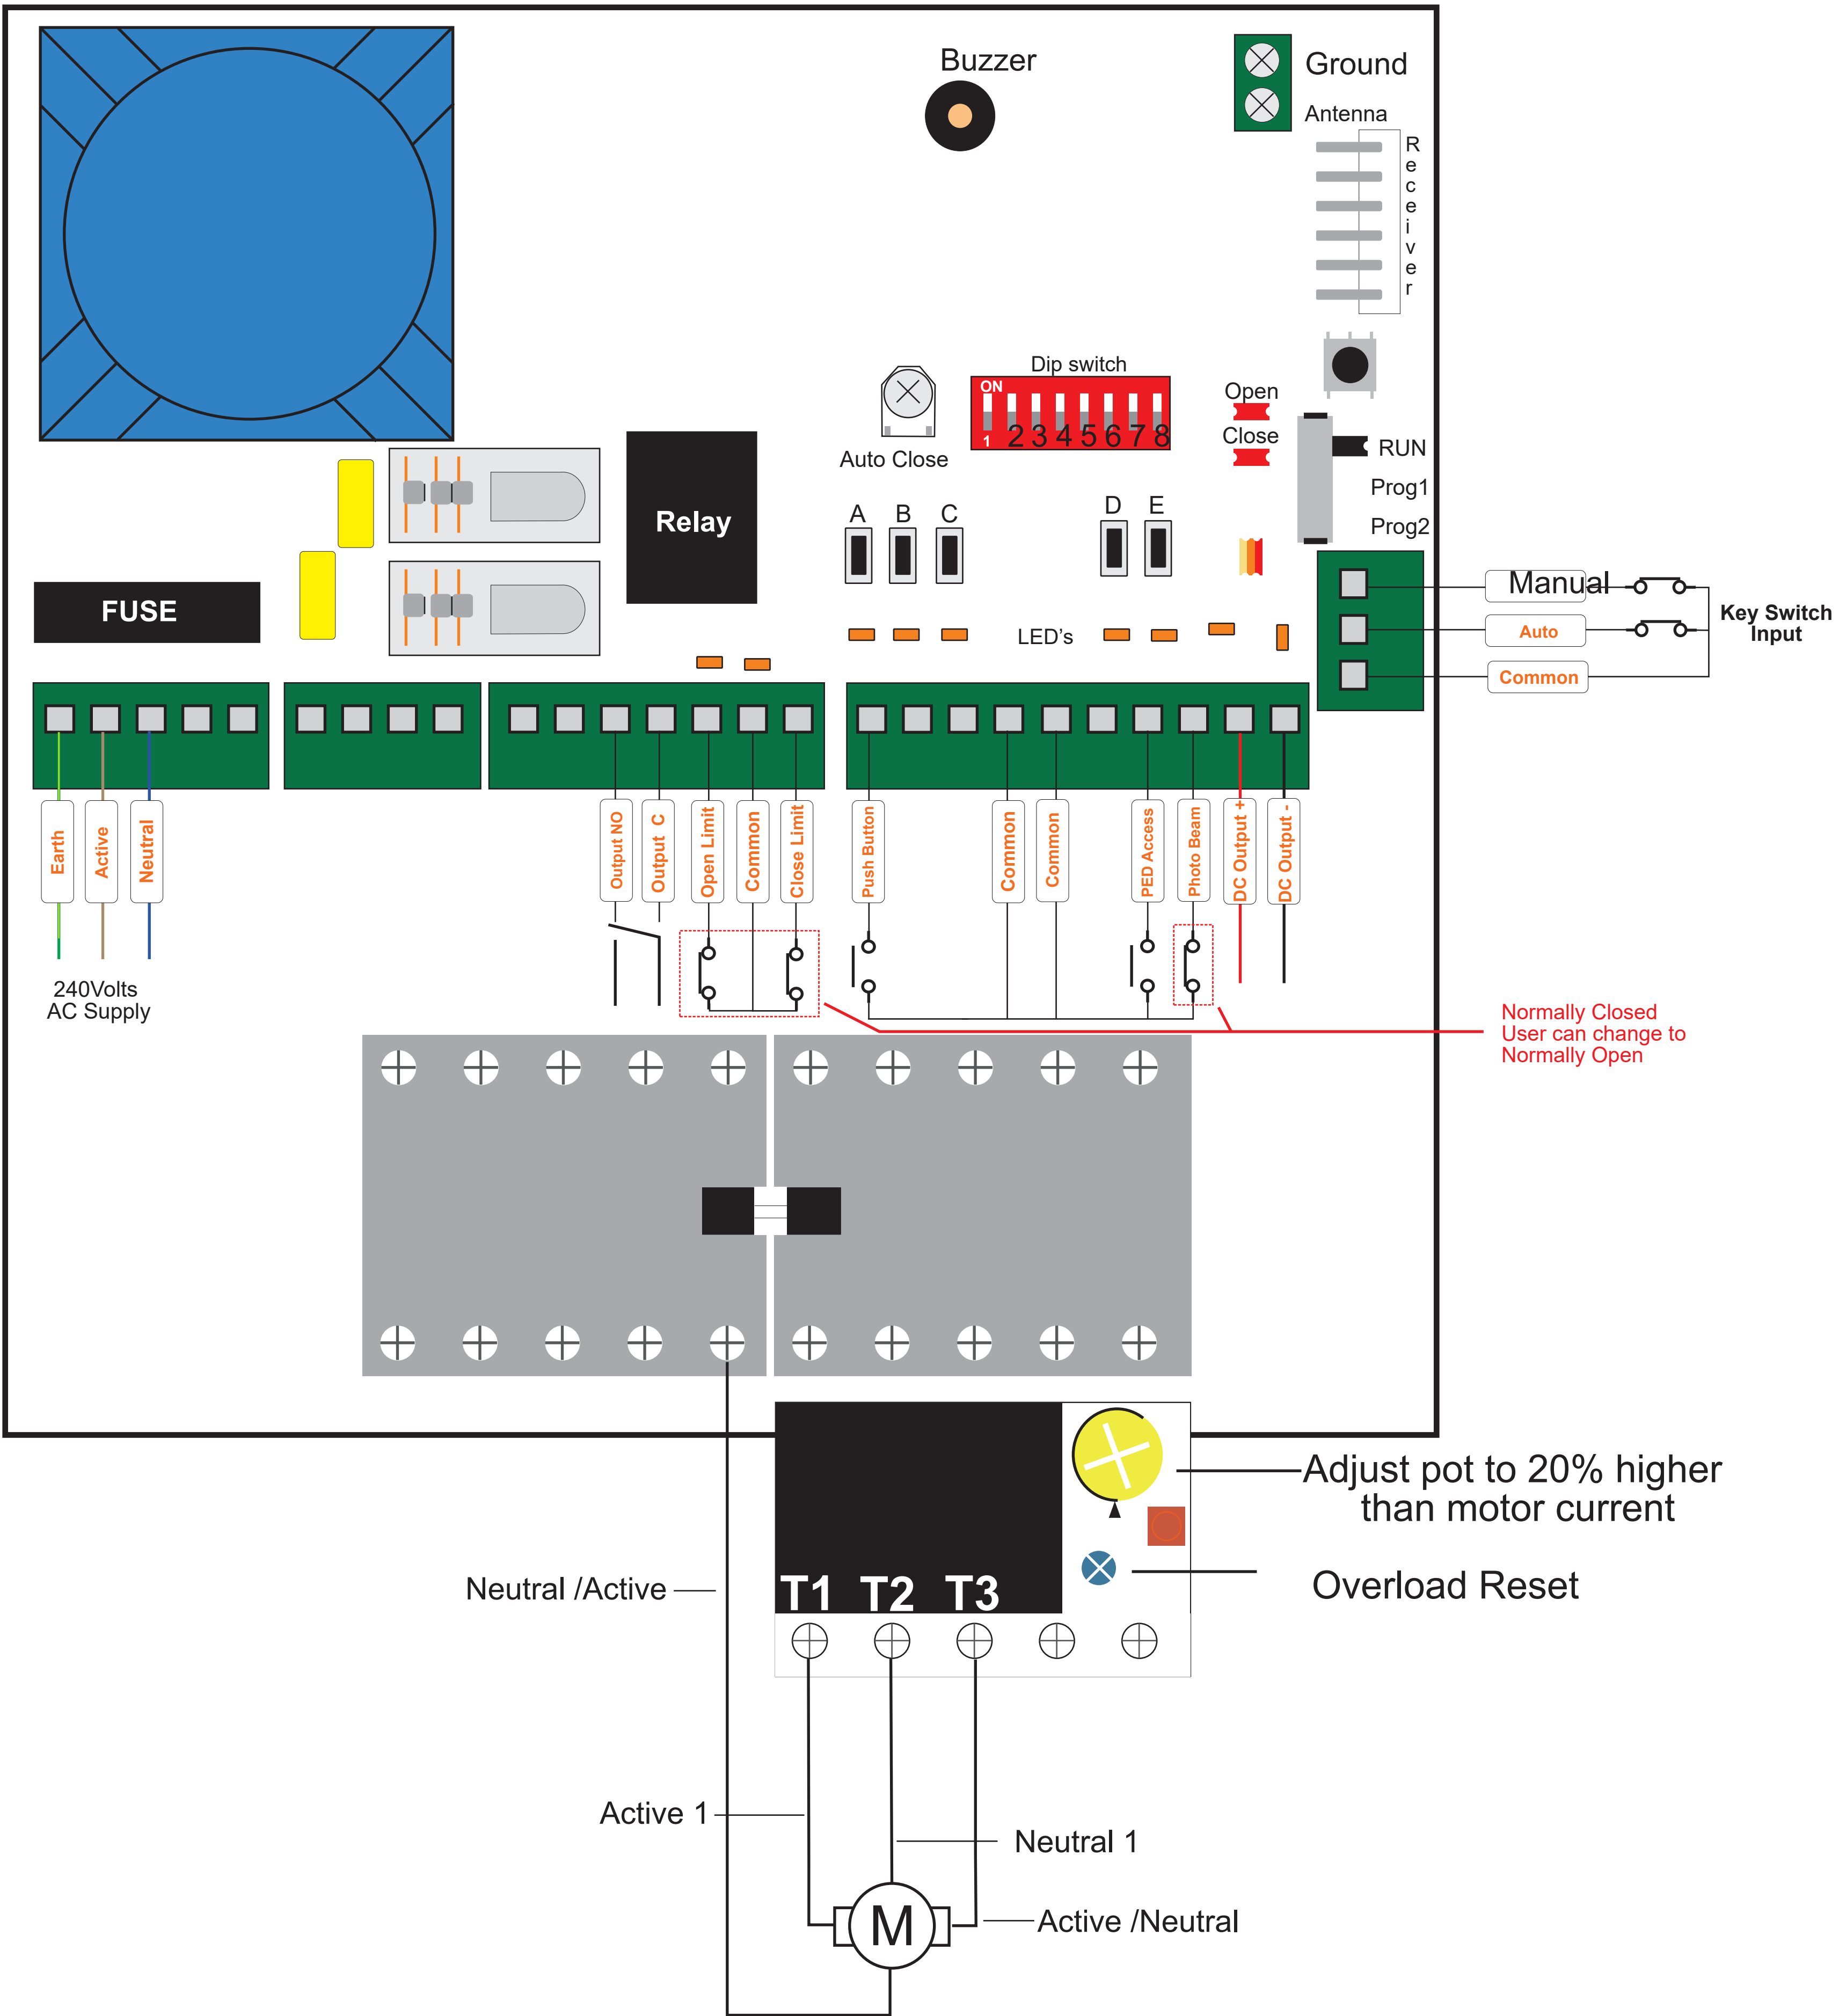

240S3, 3-wire motor

Check motor specifications before connecting. Some motors have internal capacitors

240S4, 4-wire motor

Polarity of Output Power Lines

	Forward Direction	Reverse Direction
Active/Neutral	Active	Neutral
Neutral/Active	Neutral	Active
Active1	Active	Active
Neutral1	Neutral	Neutral