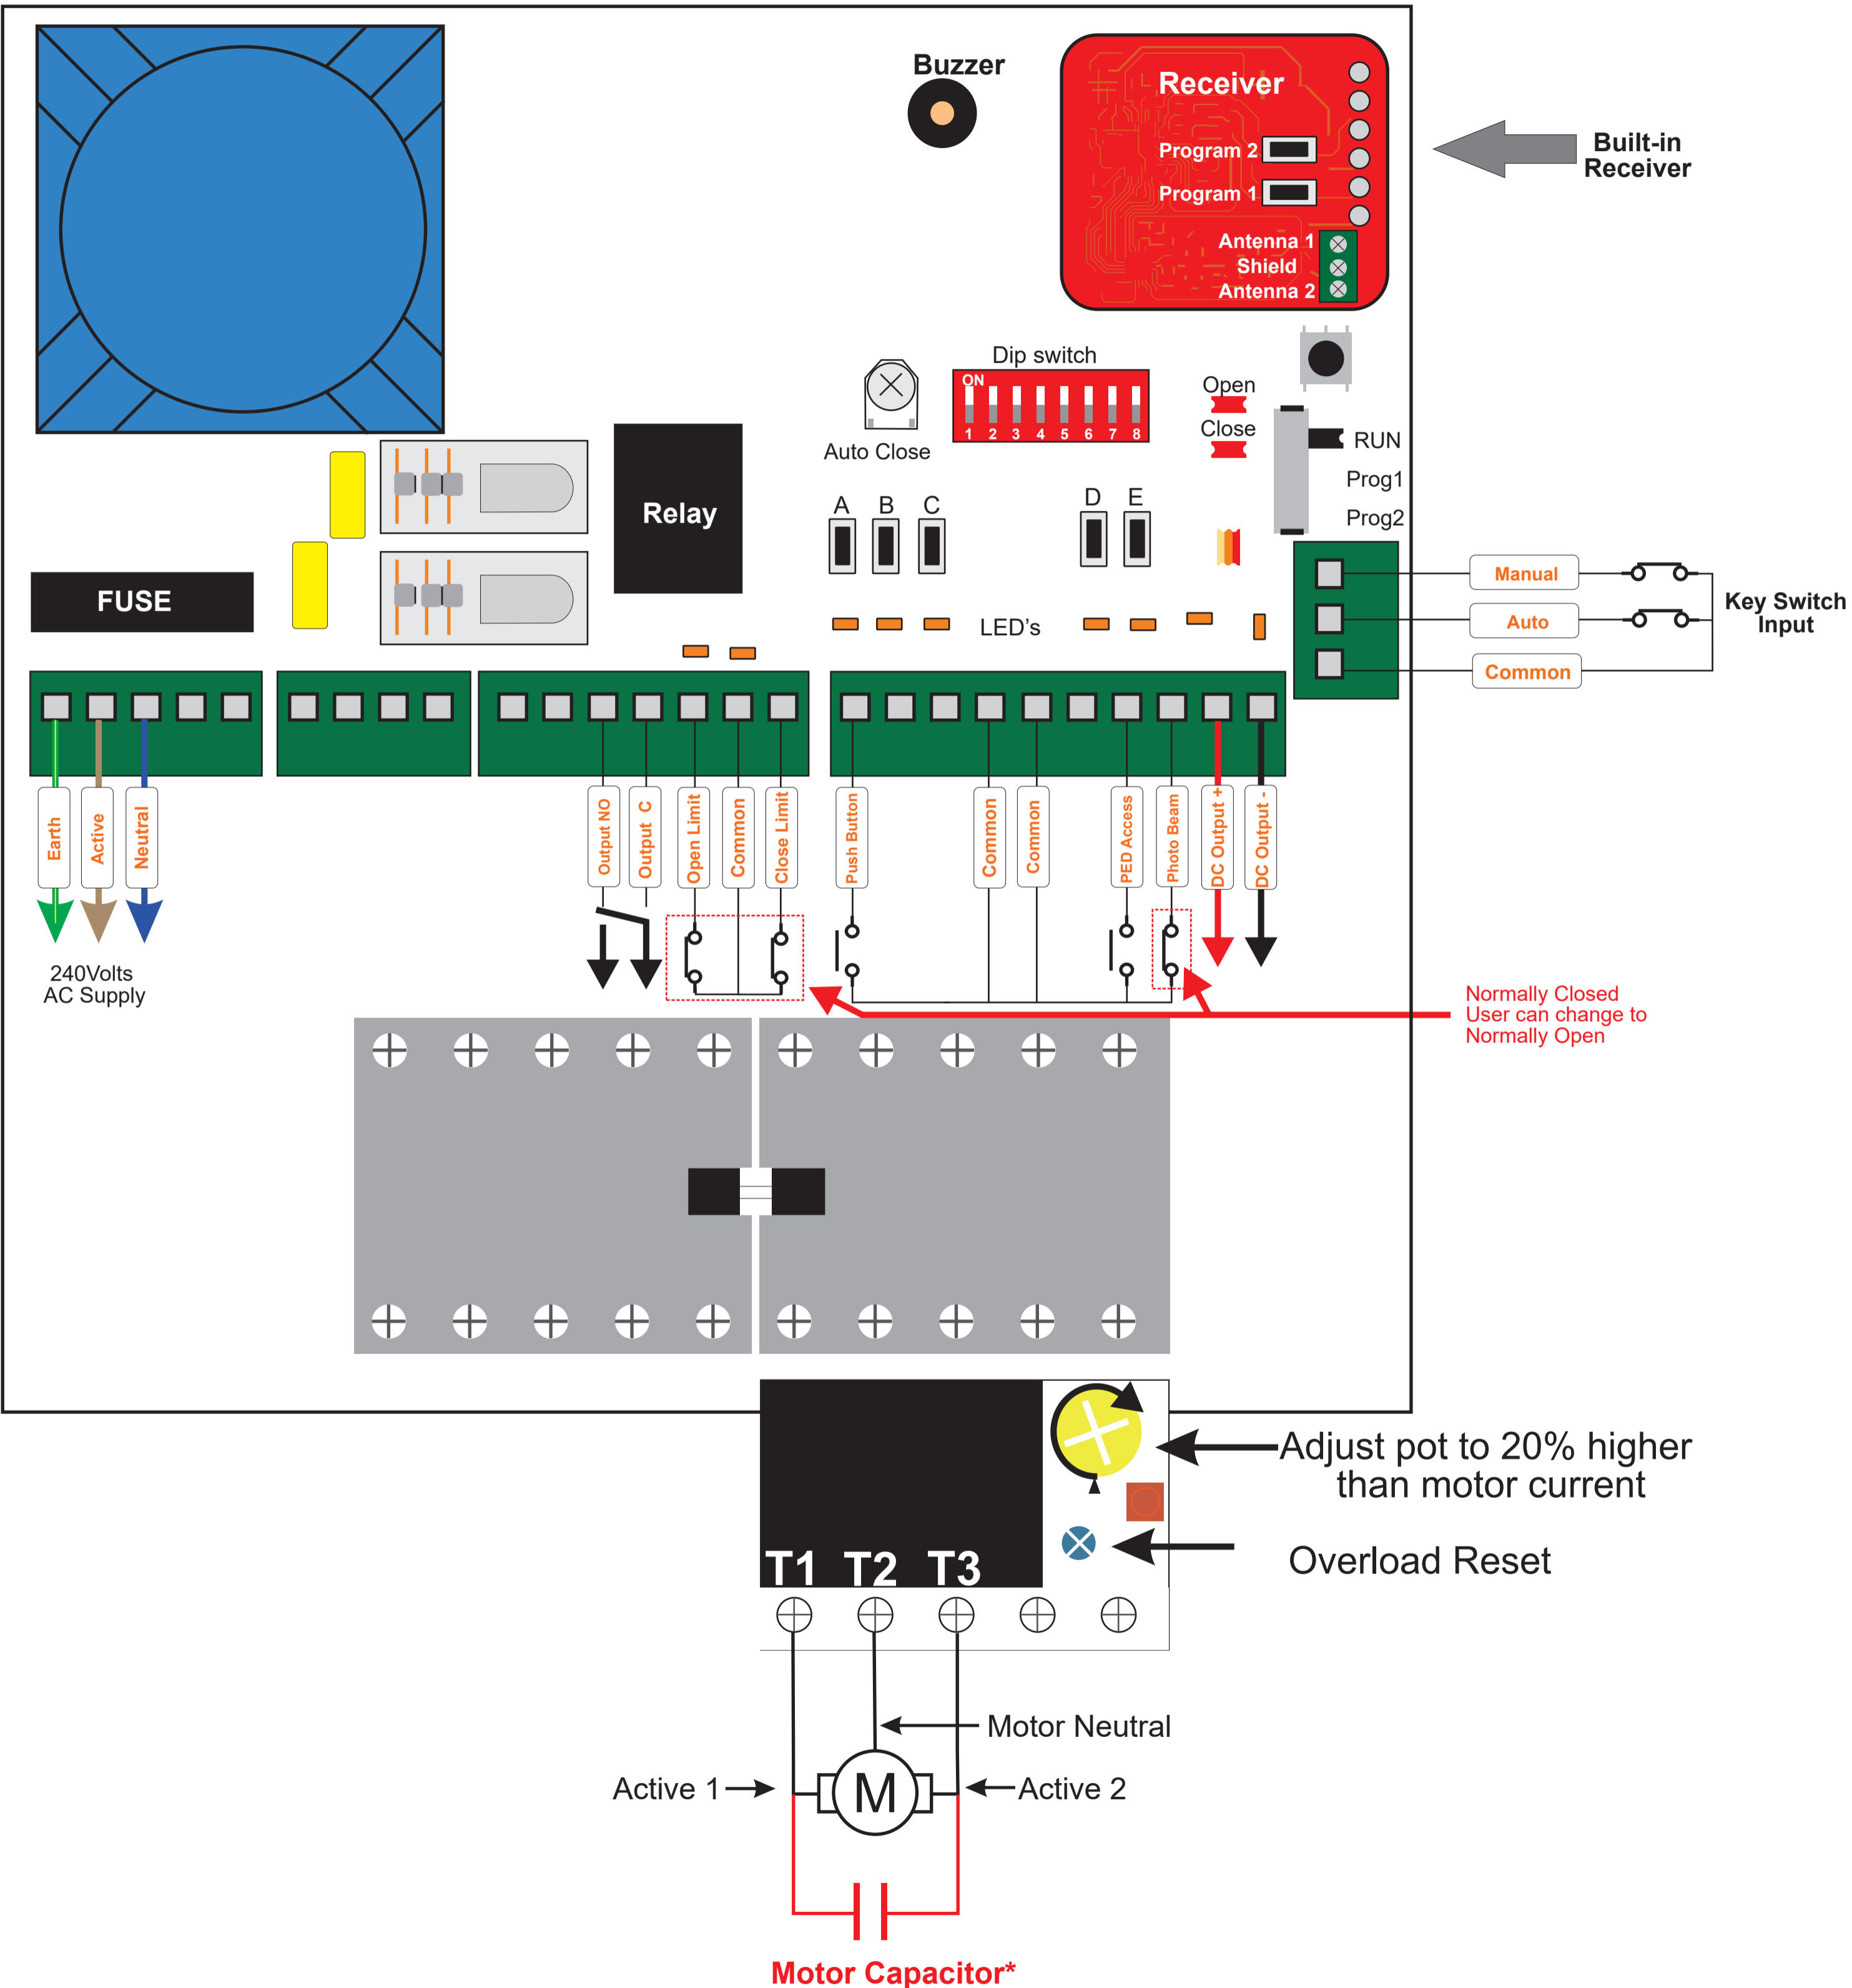

240S3, 3-wire motor

Check motor specifications before connecting. Some motors have internal capacitors

240S4, 4-wire motor

Polarity of Output Power Lines

	Forward Direction	Reverse Direction
Active/Neutral	Active	Neutral
Neutral/Active	Neutral	Active
Active1	Active	Active
Neutral1	Neutral	Neutral